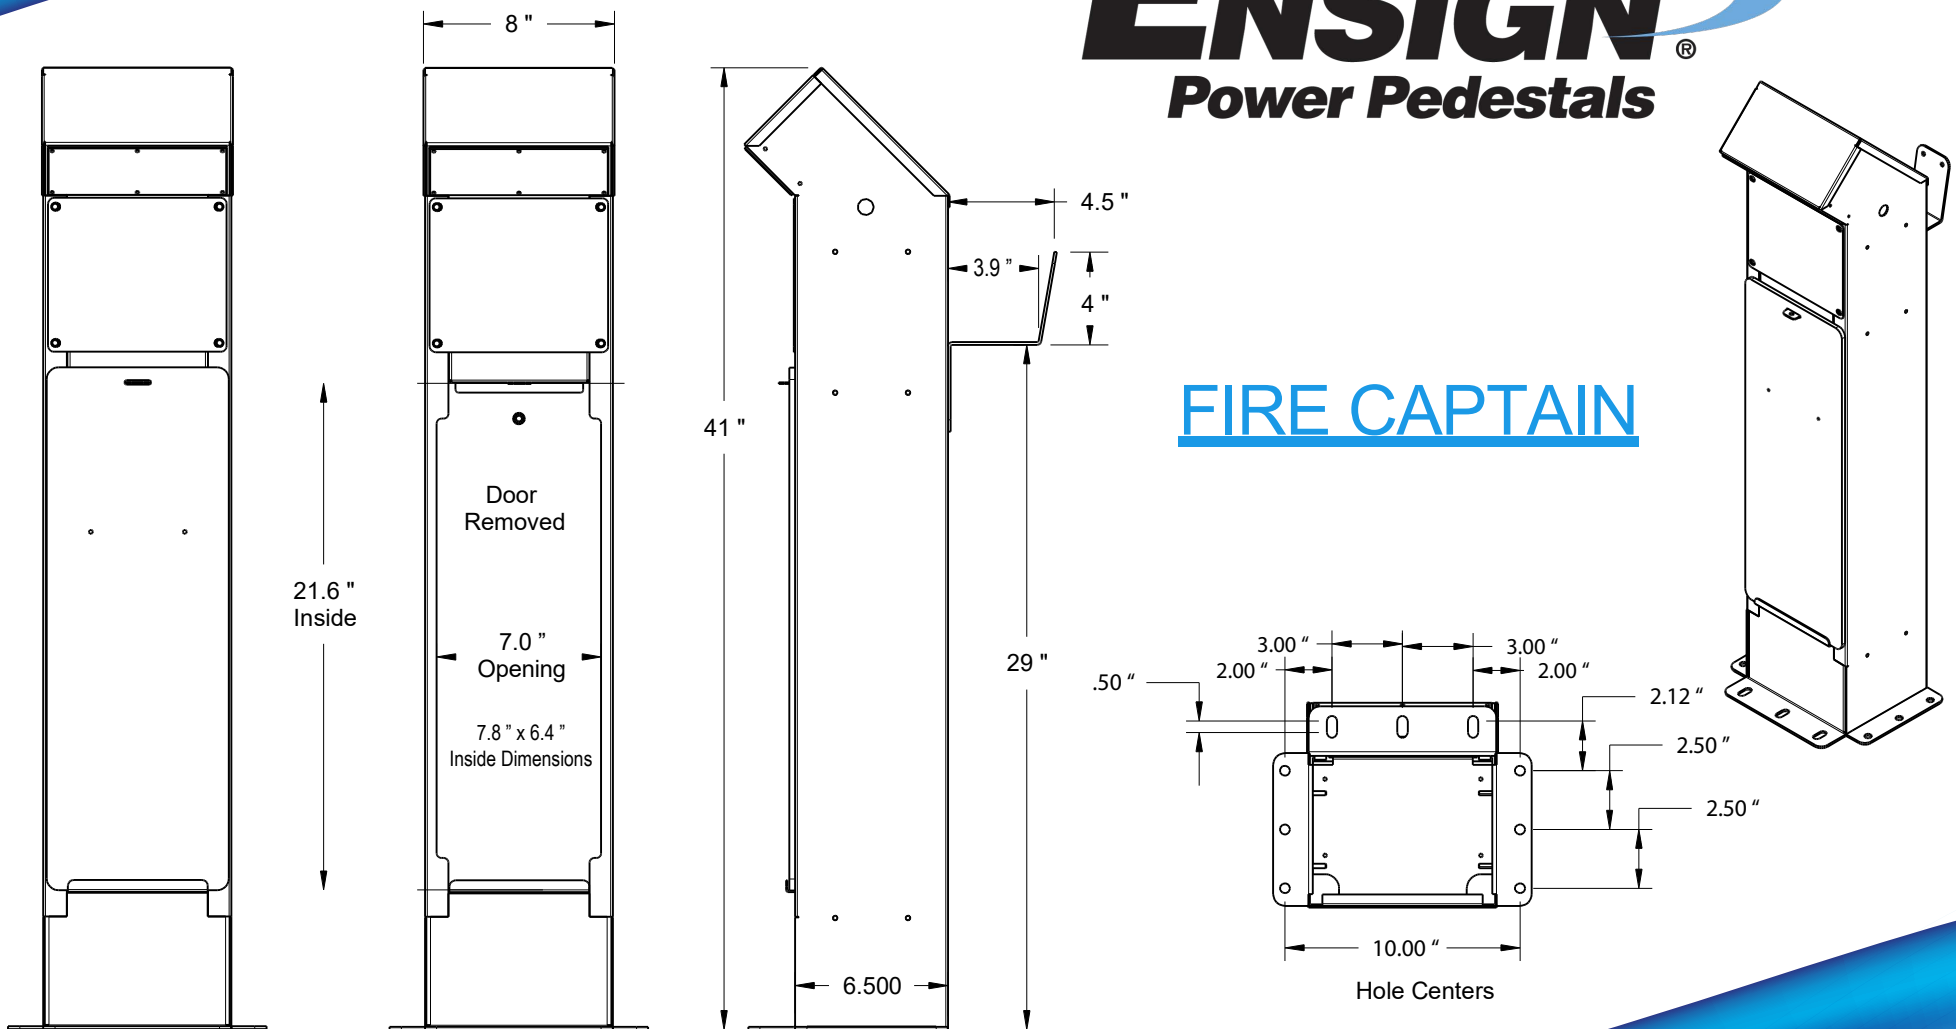

ENSIGN®

Power Pedestals

FIRE CAPTAIN

Ensign Power Pedestals - Division of Creating Technology Solutions LLC,
5250 140th Ave N. Clearwater, Florida 33760
(727) 812-0589